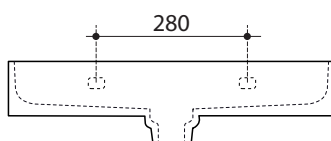

COLOURS

White

OVERFLOW & WASTE

32mm overflow plug & waste not included.

Compatible with the Studio Bagno ceramic plug & waste.

INCLUSIONS

Wall fixing bolts included.

REAR VIEW

FRONT VIEW