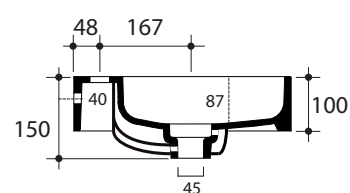

COLOURS

White

OVERFLOW & WASTE

32mm overflow plug & waste not included.

Compatible with the Studio Bagno ceramic plug & waste.

INCLUSIONS

Wall fixing bolts included.

REAR VIEW

FRONT VIEW