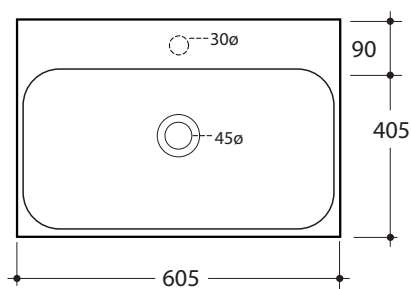

STUDIO
BAGNO

Unit 60

STYLE

Bench/Wall

CODE

UTL01/0
UTL01/1
UTL01/2

WEIGHT

14.3 kg

COLOURS

White

OVERFLOW & WASTE

32mm overflow plug & waste not included.

Compatible with the Studio Bagno ceramic plug & waste.

INCLUSIONS

Wall fixing bolts included.

REAR VIEW

FRONT VIEW